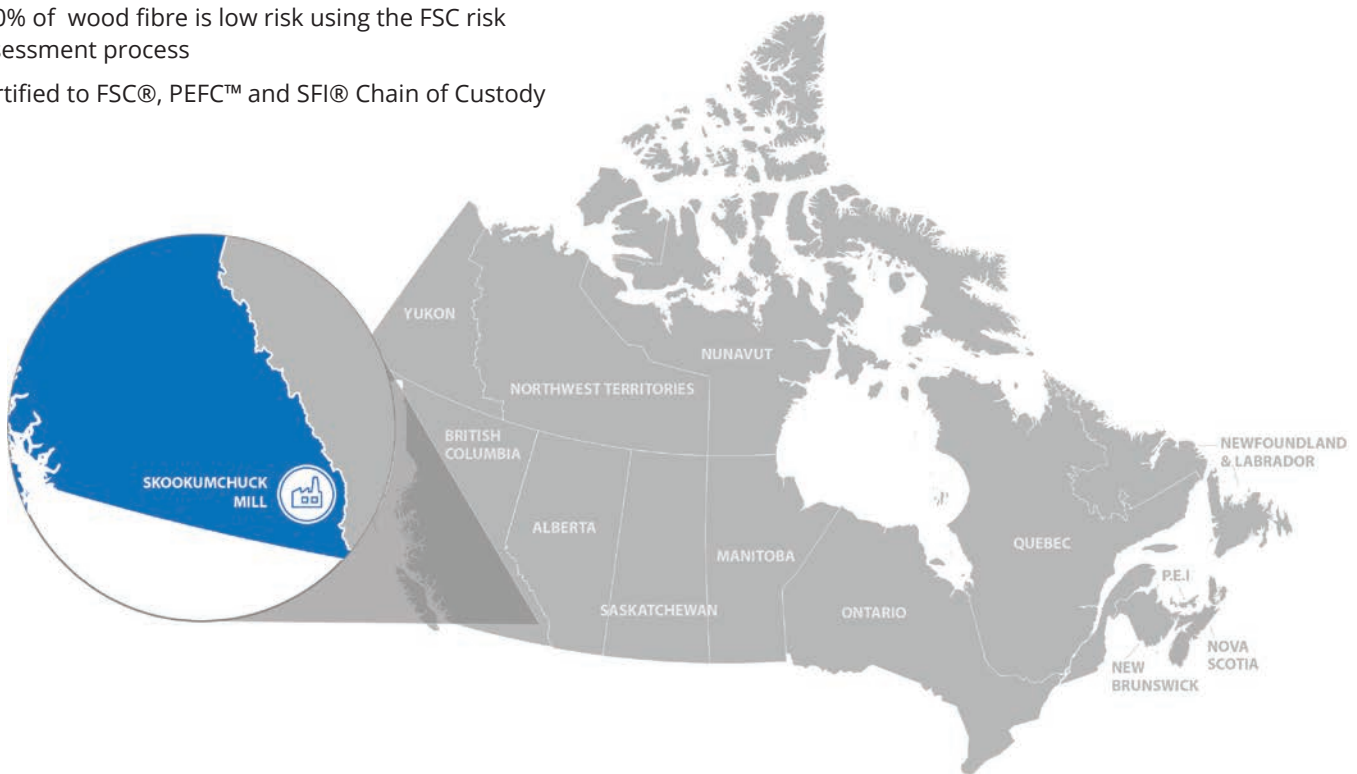

RICHMOND HEAD OFFICE

2nd Floor, 3600 Lysander Lane, Richmond, British Columbia, Canada V7B 1C3
1.604.247.4400 / info@paperexcellence.com / www.paperexcellence.com

ALL FIGURES ARE EXPRESSED IN CANADIAN DOLLARS