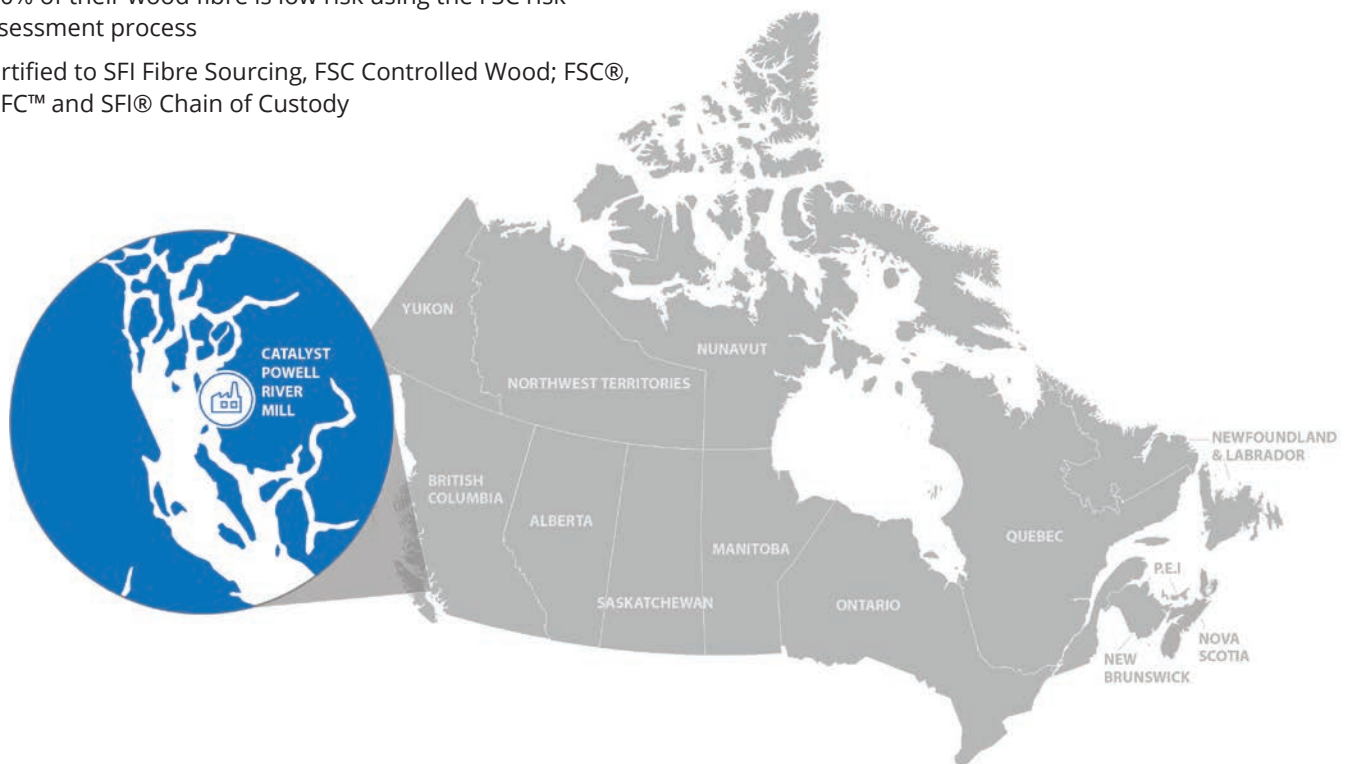

RICHMOND HEAD OFFICE

2nd Floor, 3600 Lysander Lane, Richmond, British Columbia, Canada V7B 1C3
1.604.247.4400 / info@paperexcellence.com / www.paperexcellence.com

ALL FIGURES ARE EXPRESSED IN CANADIAN DOLLARS