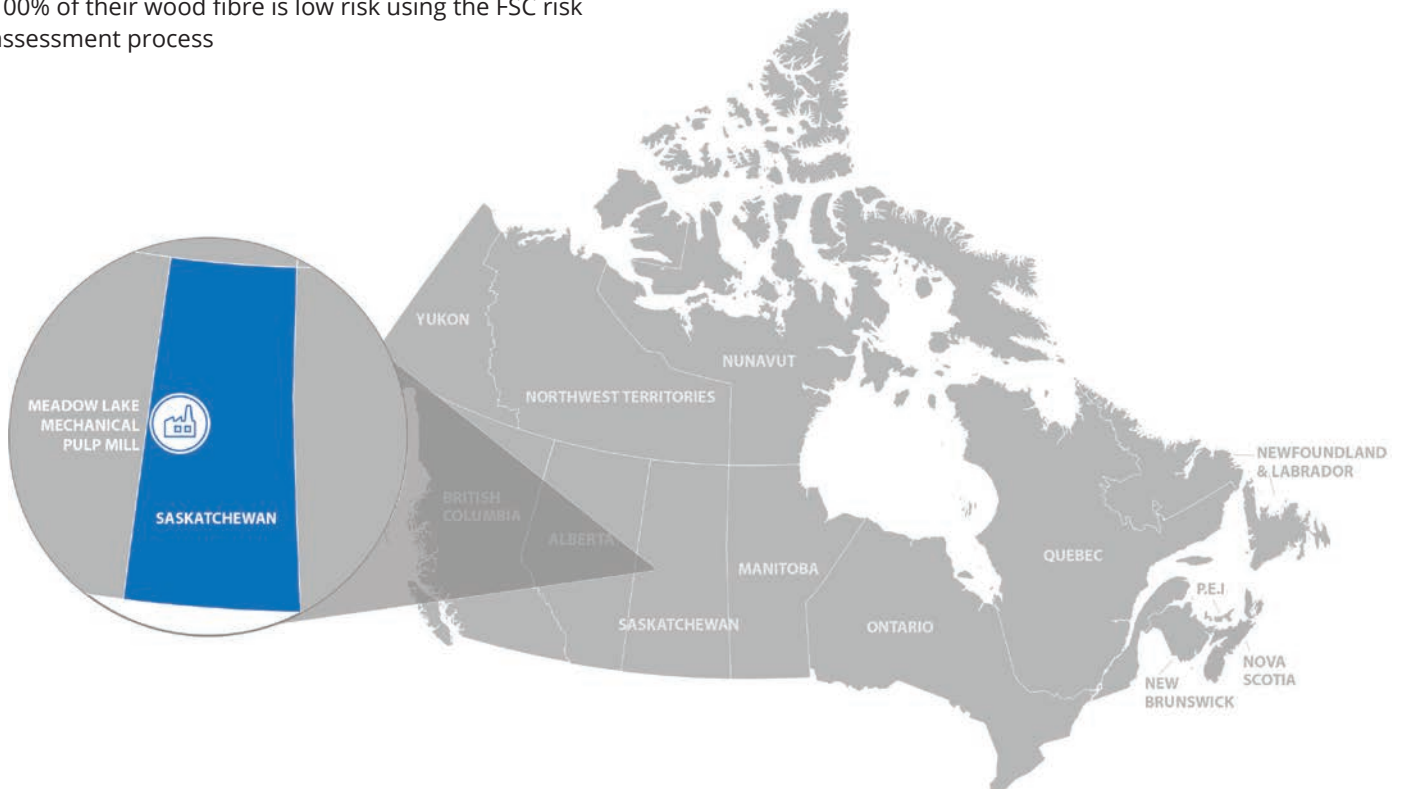

SOCIAL ENDEAVOURS

- Robust health and safety program to help protect employees
- Strong community supporter through company and employee driven programs and contributions
- Supports the advancement of Aboriginal people in Saskatchewan in a number of ways
- 2019 Tony Cote First Nations Summer Games corporate sponsor
- Equal opportunity employer