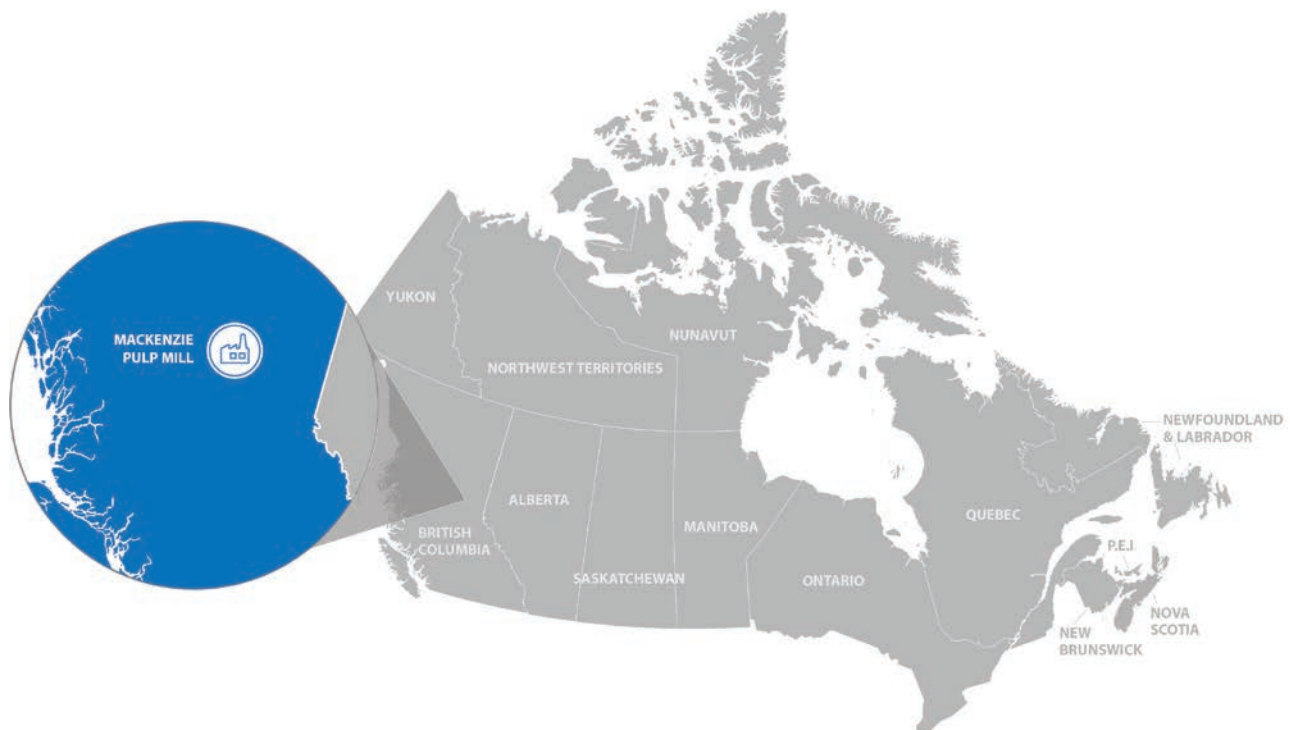

RICHMOND HEAD OFFICE

2nd Floor, 3600 Lysander Lane, Richmond, British Columbia, Canada V7B 1C3
1.604.247.4400 / info@paperexcellence.com / www.paperexcellence.com

ALL FIGURES ARE EXPRESSED IN CANADIAN DOLLARS