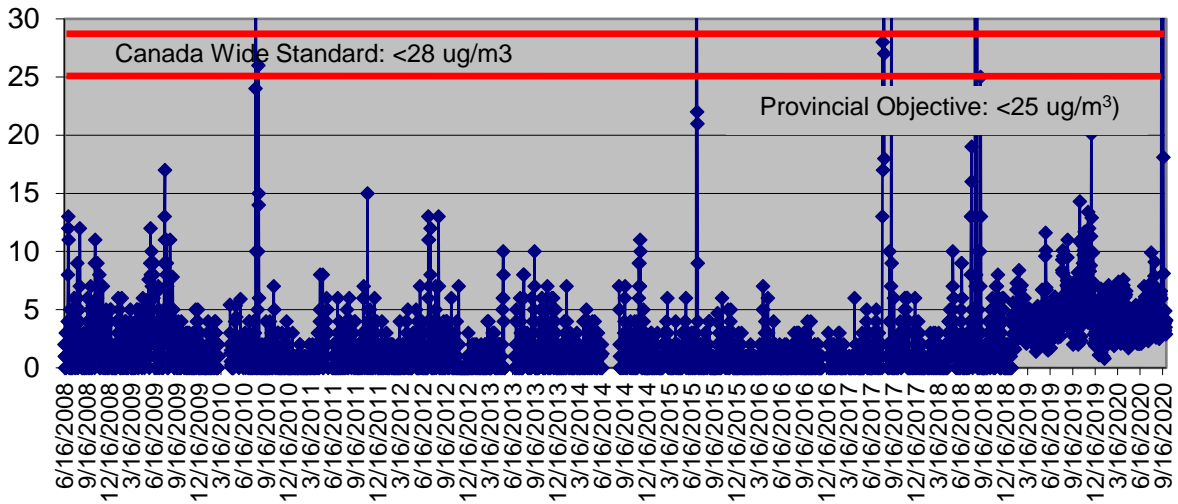

Particulate Matter (PM_{2.5}) at Wildwood (School) Air Quality Monitoring Station - Historical Daily Averages

Particulate Matter (PM_{2.5}) at Wildwood (School) Air Quality Monitoring Station - Daily Averages for September 2020