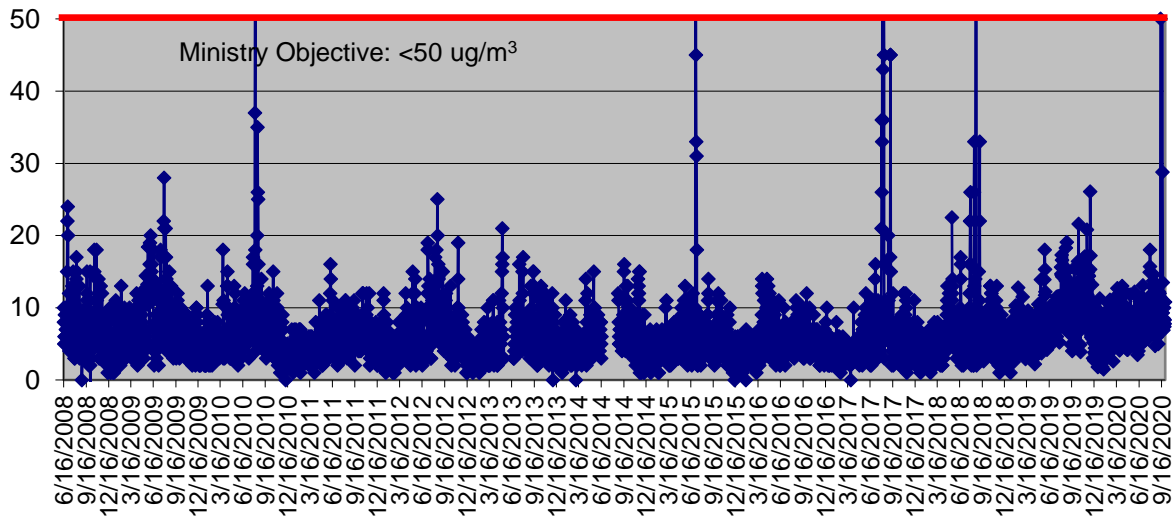

Particulate Matter (PM₁₀) at Wildwood (School) Air Quality Monitoring Station - Historical Daily Averages

Particulate Matter (PM₁₀) at Wildwood (School) Air Quality Monitoring Station - Daily Averages for September 2020