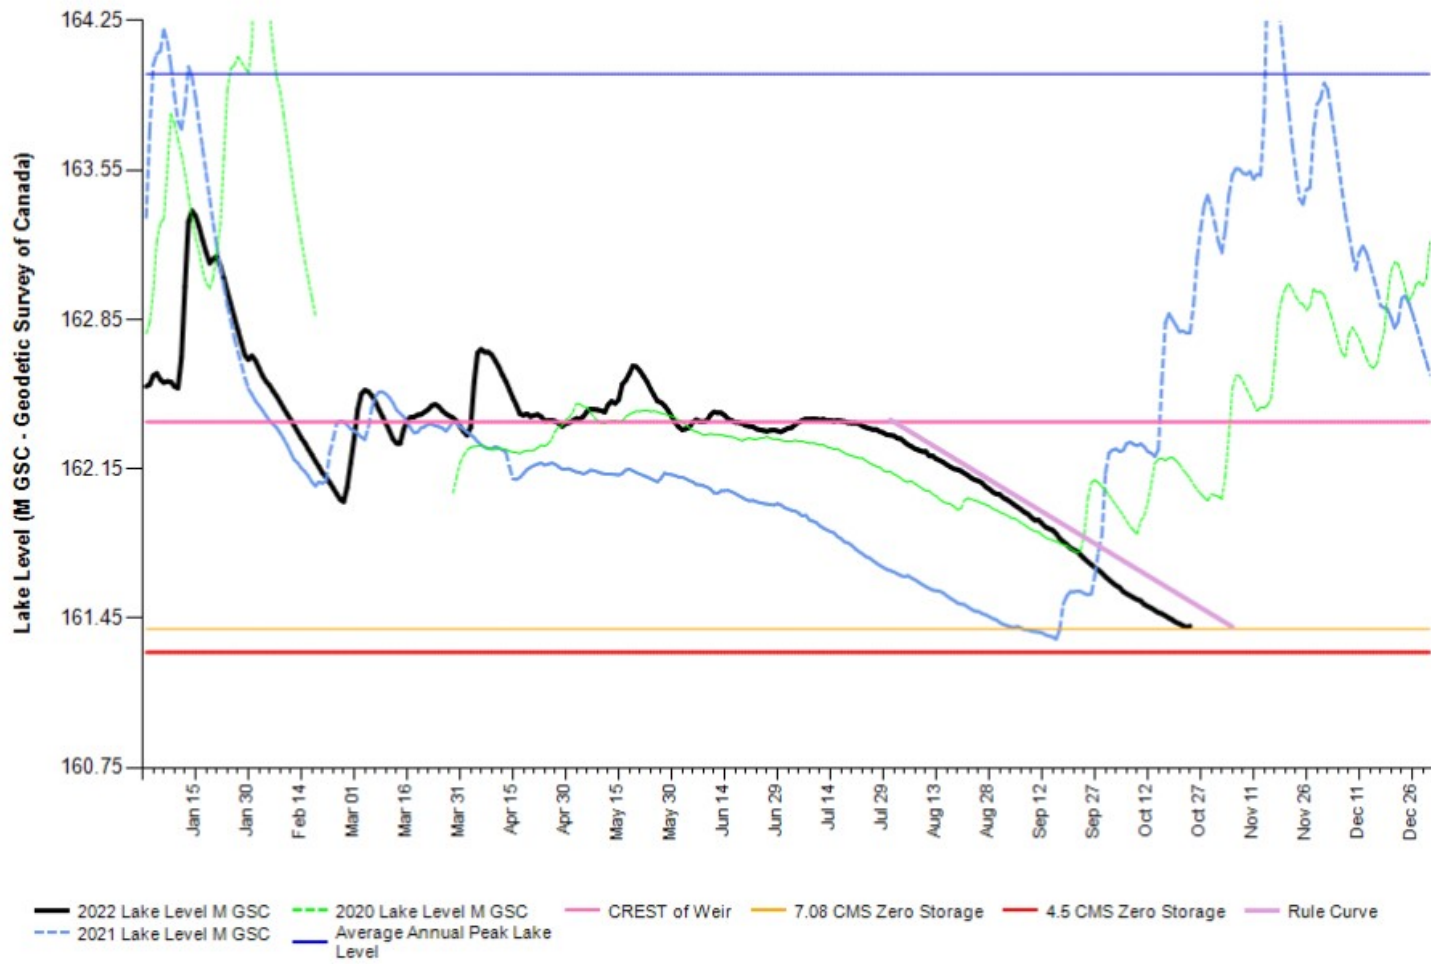

2022 Cowichan Lake Level - 2022 (Black) & 2021 (Blue) & 2020 (Green)