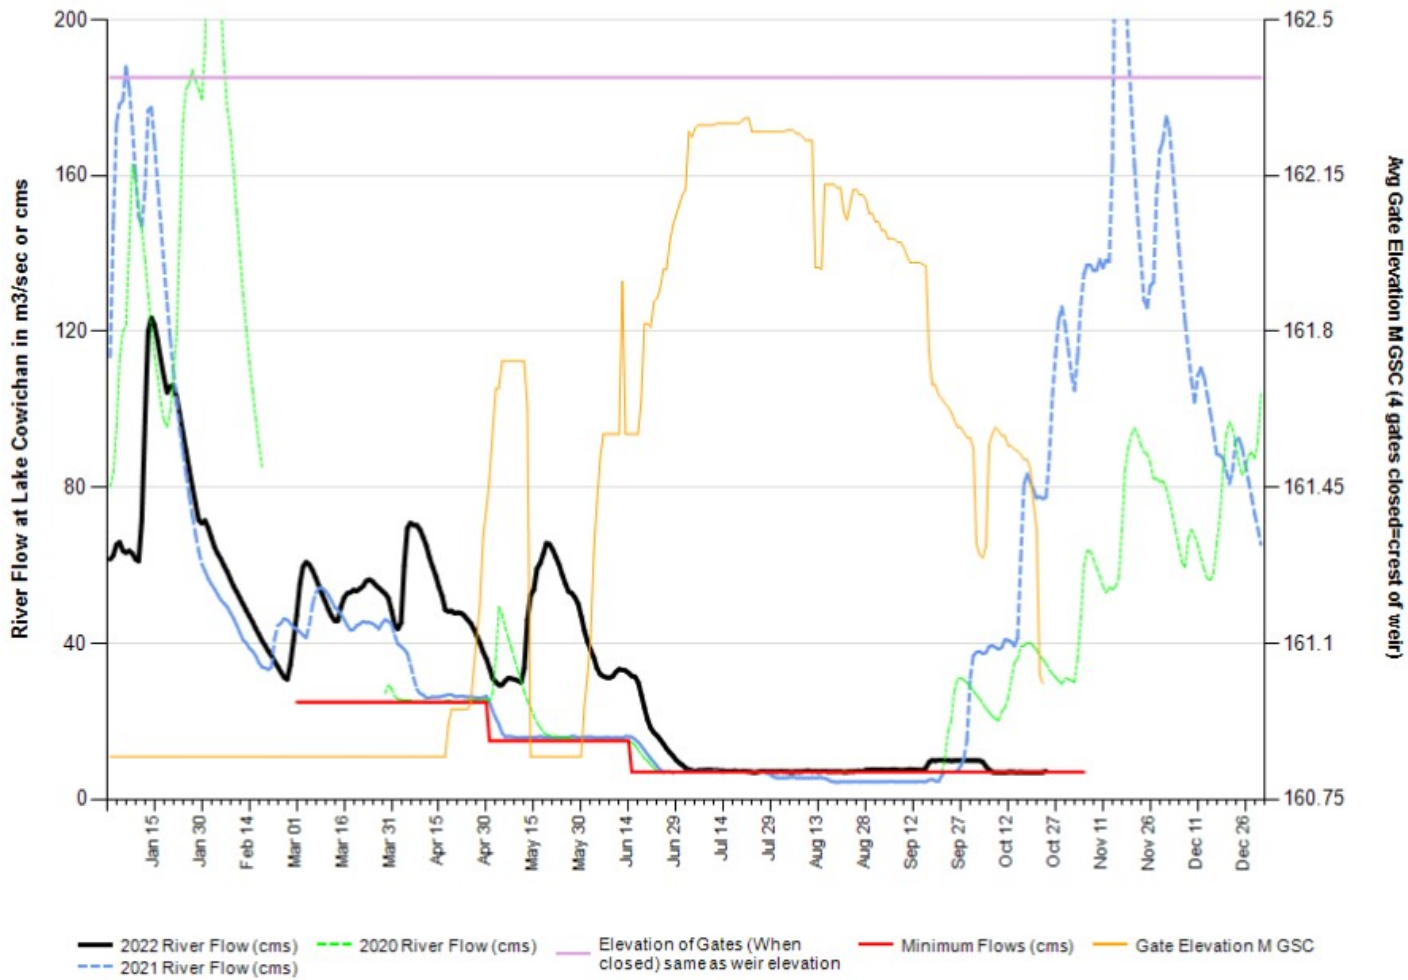

2022 Cowichan River Flow - 2022 (Black) & 2021 (Blue) & 2020 (Green)