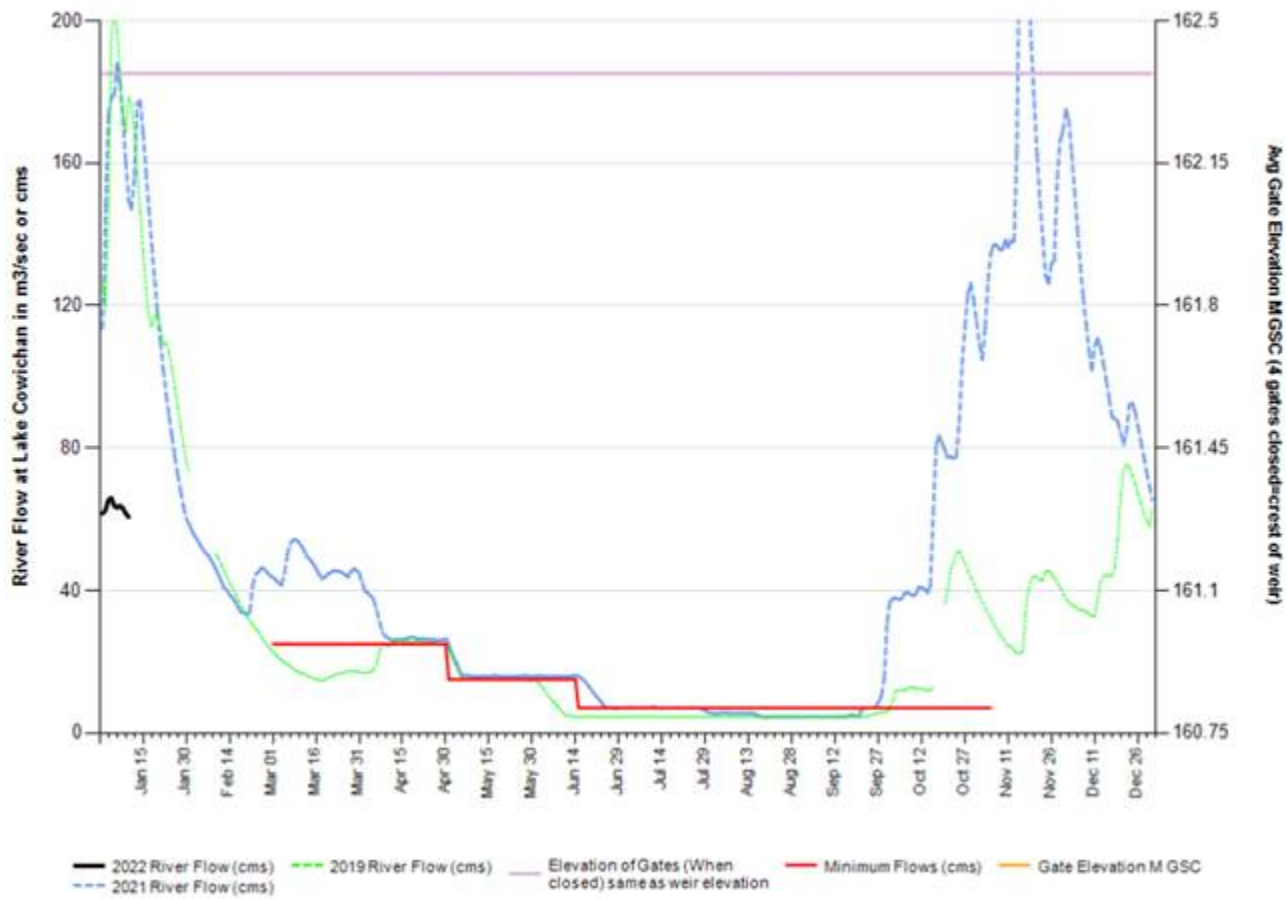

We are facing another major rainfall event in coming 2 days with as much as 75 mm of rainfall predicted for Town of Lake Cowichan.

All the best as we navigate through what could be another water challenged year.

Regards,
Brian Houle
Manager, Environment
Catalyst Crofton
250-246-6236

2022 Cowichan Lake Level - 2022 (Black) & 2021 (Blue) & 2019 (Green)

2022 Cowichan River Flow - 2022 (Black) & 2021 (Blue) & 2019 (Green)