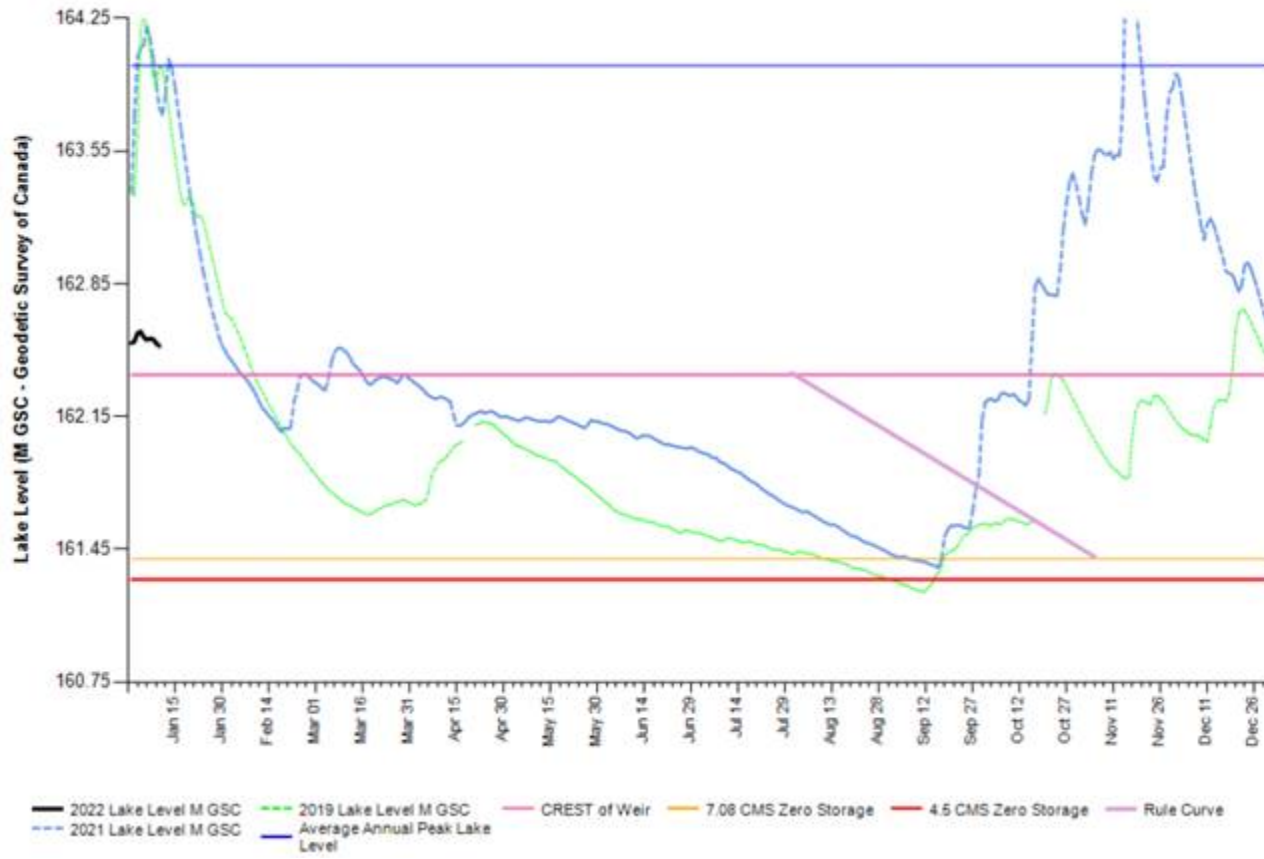

2022 Cowichan Lake Level - 2022 (Black) & 2021 (Blue) & 2019 (Green)