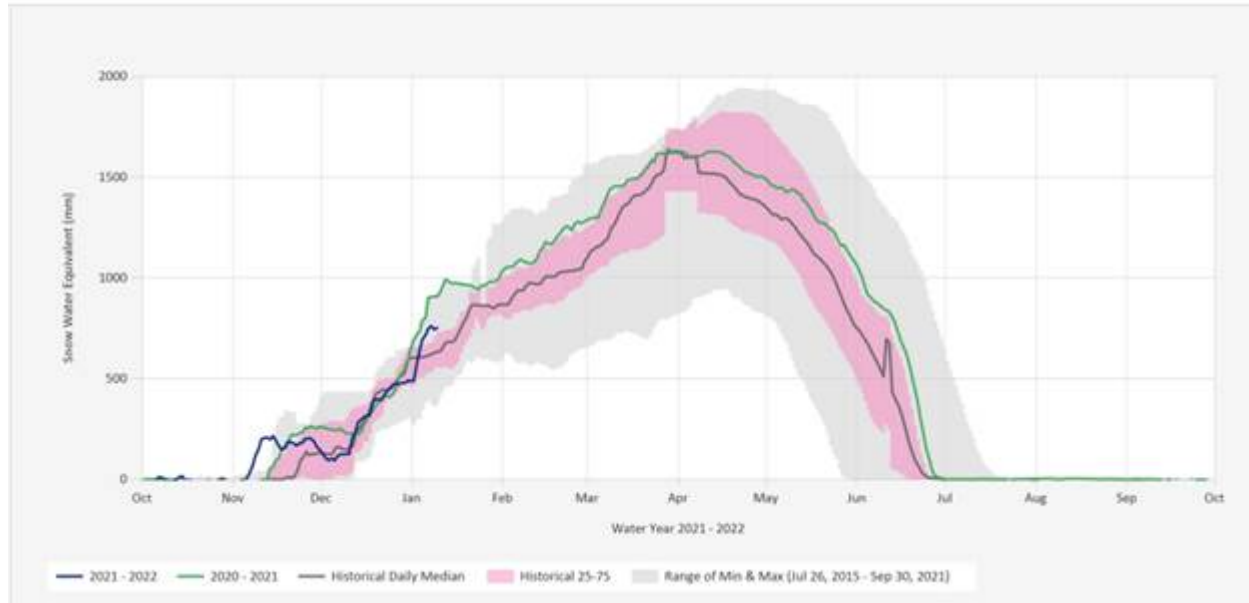

We are facing another major rainfall event in coming 2 days with as much as 75 mm of rainfall predicted for Town of Lake Cowichan.

All the best as we navigate through what could be another water challenged year.

Regards,
Brian Houle
Manager, Environment
Catalyst Crofton
250-246-6236

2022 Cowichan Lake Level - 2022 (Black) & 2021 (Blue) & 2019 (Green)

2022 Cowichan River Flow - 2022 (Black) & 2021 (Blue) & 2019 (Green)

Source Data: SWDaily@3824P
Location: Heather Mountain Upper, Latitude: 48.943875, Longitude: -124.452113, Elevation: 1190 m

Next 7 Days

	Tue 01/11 Rain	Wed 01/12 Rain	Thu 01/13 Cloudy with sunny breaks	Fri 01/14 Cloudy with sunny breaks	Sat 01/15 Cloudy	Sun 01/16 Light rain	Mon 01/17 Mainly cloudy
	7°	8°	7°	6°	5°	4°	4°
Feels like	5	7	7	6	5	4	4
Night	6°	5°	3°	3°	0°	2°	0°
POP	90 %	100 %	40 %	30 %	30 %	60 %	30 %
Wind (km/h)	13 s	19 sw	4 sw	3 sw	3 w	4 NW	3 N
Wind gust (km/h)	20	29	6	5	5	6	5
Hrs Of Sun	0 h	0 h	2 h	2 h	0 h	1 h	1 h
24 Hr Rain	25 - 30 mm	35 - 45 mm	<1 mm	<1 mm	<1 mm	2-4 mm	-
24 Hr Snow	-	-	-	-	1-3 cm	<1 cm	-