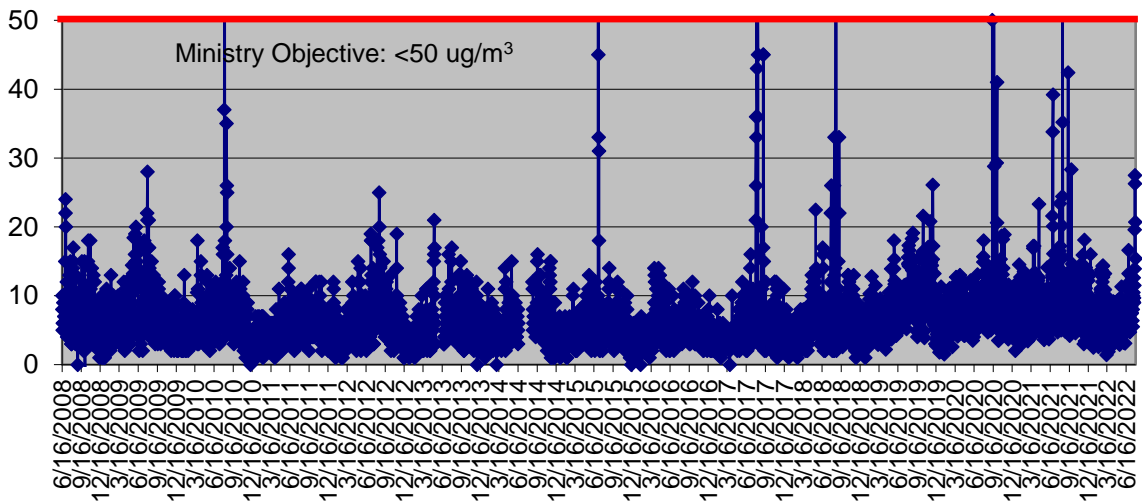

### Particulate Matter (PM<sub>10</sub>) at Wildwood (School) Air Quality Monitoring Station - Historical Daily Averages

### Particulate Matter (PM<sub>10</sub>) at Wildwood (School) Air Quality Monitoring Station - Daily Averages for July 2022