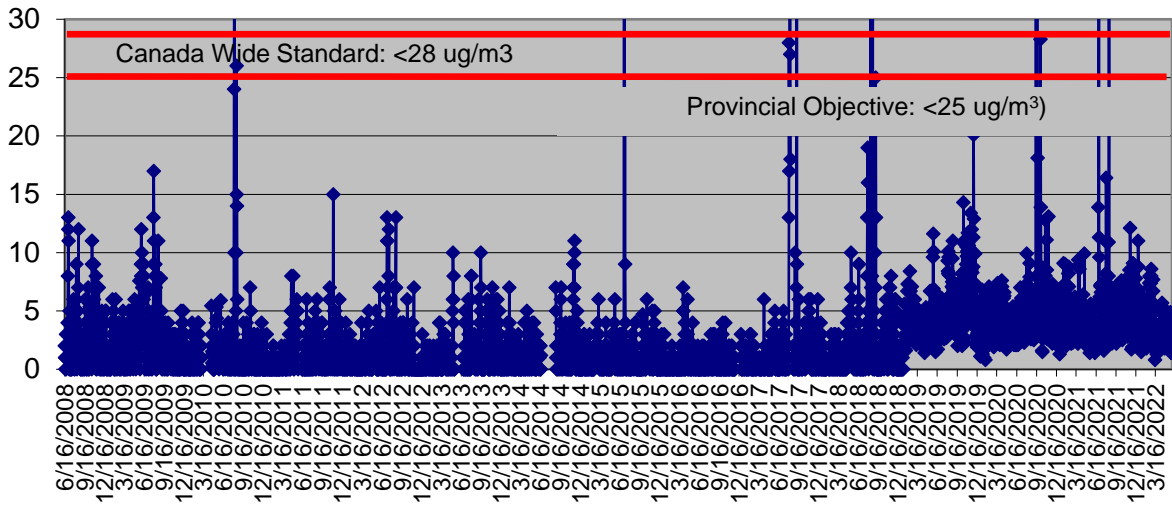

### Particulate Matter (PM<sub>2.5</sub>) at Wildwood (School) Air Quality Monitoring Station - Historical Daily Averages

### Particulate Matter (PM<sub>2.5</sub>) at Wildwood (School) Air Quality Monitoring Station - Daily Averages for May 2022