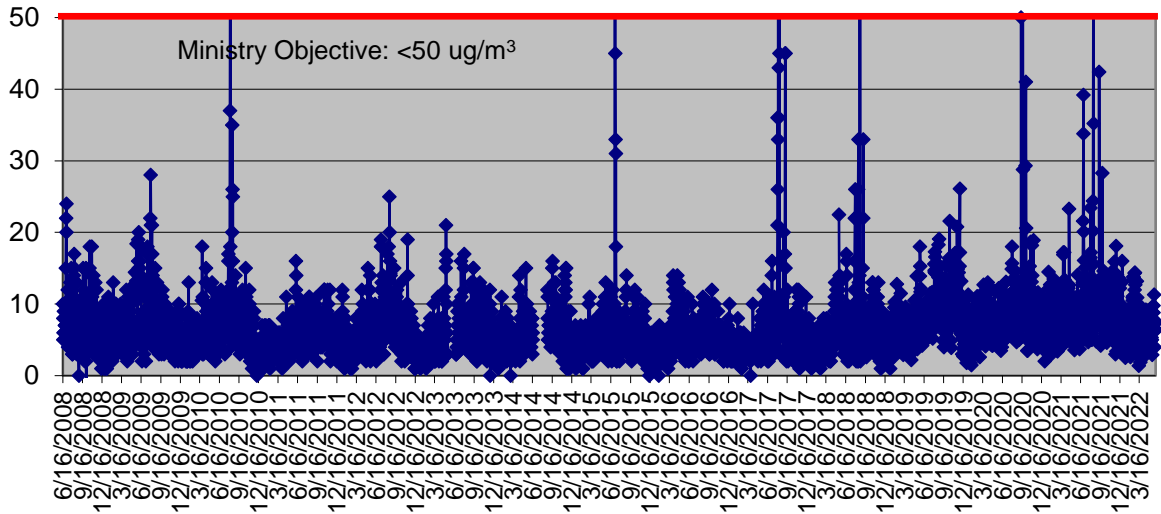

Particulate Matter (PM₁₀) at Wildwood (School)
Air Quality Monitoring Station - Historical Daily Averages

Particulate Matter (PM₁₀) at Wildwood (School)
Air Quality Monitoring Station - Daily Averages for May 2022