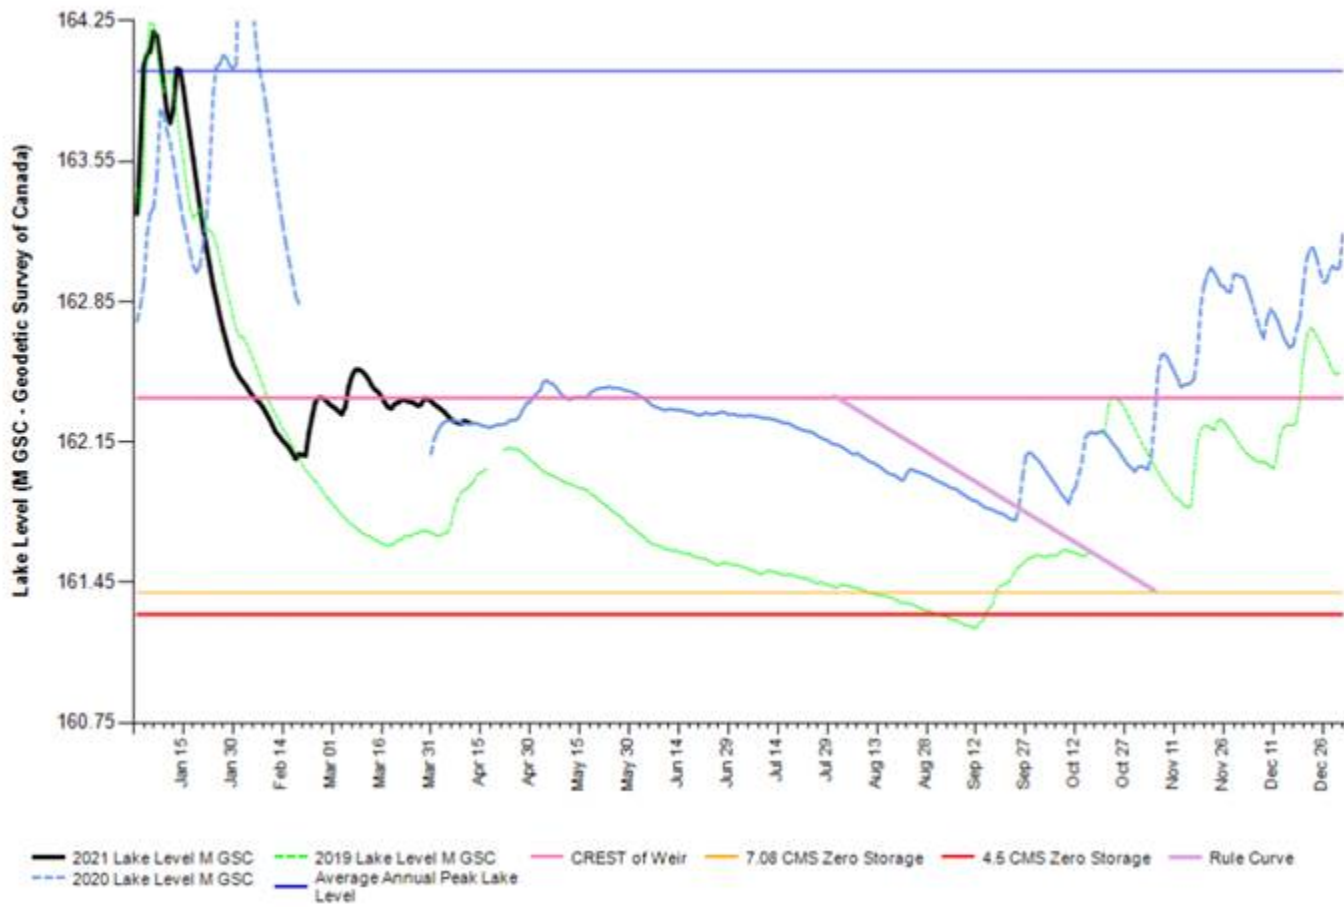

Good day everyone,

With weather about to turn warm and sunny, snow melt water will soon begin to flow into Lake Cowichan and will help to refill the lake.

We are now releasing water at seasonal 25 cms and will continue with this flow until end of April.

When May begins, river flow will be ramped down to 15 cms and be held there until June 15.

It is good to see that conditions have shifted from more similar to 2019 to now, more similar to 2020.

Regards,
Brian Houle
Manager, Environment
Catalyst Crofton
250-246-6236

2021 Cowichan Lake Level - 2021 (Black) & 2020 (Blue) & 2019 (Green)

2021 Cowichan River Flow - 2021 (Black) & 2020 (Blue) & 2019 (Green)

2021 Cowichan Lake Level and River Flow Guidance Chart - Above Average snow pack