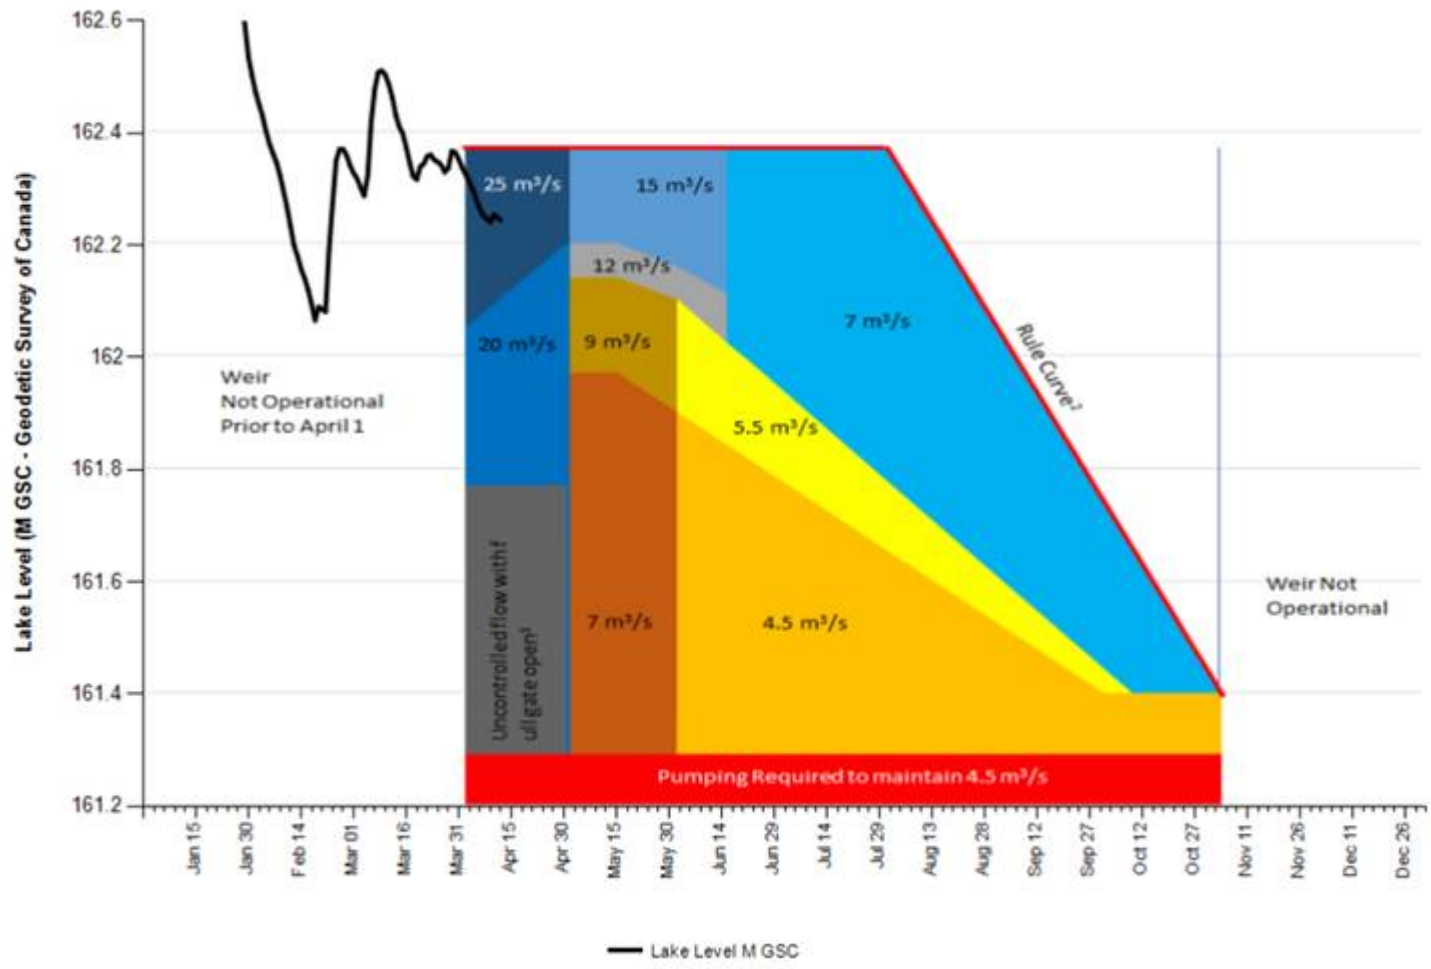

Good day everyone,

With weather about to turn warm and sunny, snow melt water will soon begin to flow into Lake Cowichan and will help to refill the lake.

We are now releasing water at seasonal 25 cms and will continue with this flow until end of April.

When May begins, river flow will be ramped down to 15 cms and be held there until June 15.

It is good to see that conditions have shifted from more similar to 2019 to now, more similar to 2020.

Regards,
Brian Houle
Manager, Environment
Catalyst Crofton
250-246-6236

2021 Cowichan Lake Level - 2021 (Black) & 2020 (Blue) & 2019 (Green)

2021 Cowichan River Flow - 2021 (Black) & 2020 (Blue) & 2019 (Green)

2021 Cowichan Lake Level and River Flow Guidance Chart - Above Average snow pack