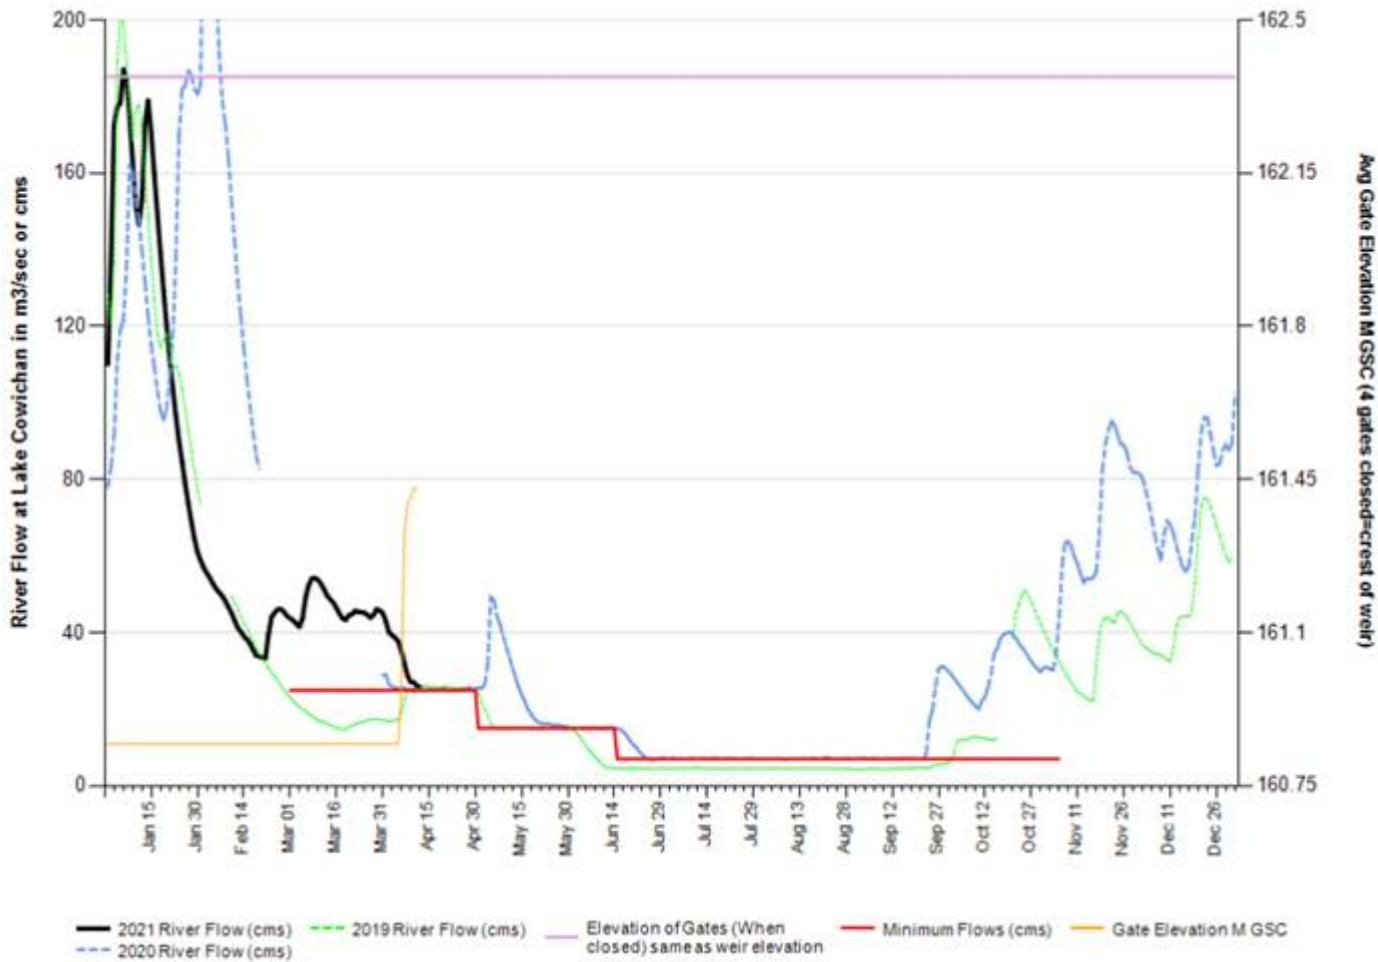

When May begins, river flow will be ramped down to 15 cms and be held there until June 15.

It is good to see that conditions have shifted from more similar to 2019 to now, more similar to 2020.

Regards,
Brian Houle
Manager, Environment
Catalyst Crofton
250-246-6236

2021 Cowichan Lake Level - 2021 (Black) & 2020 (Blue) & 2019 (Green)

2021 Cowichan River Flow - 2021 (Black) & 2020 (Blue) & 2019 (Green)

2021 Cowichan Lake Level and River Flow Guidance Chart - Above Average snow pack