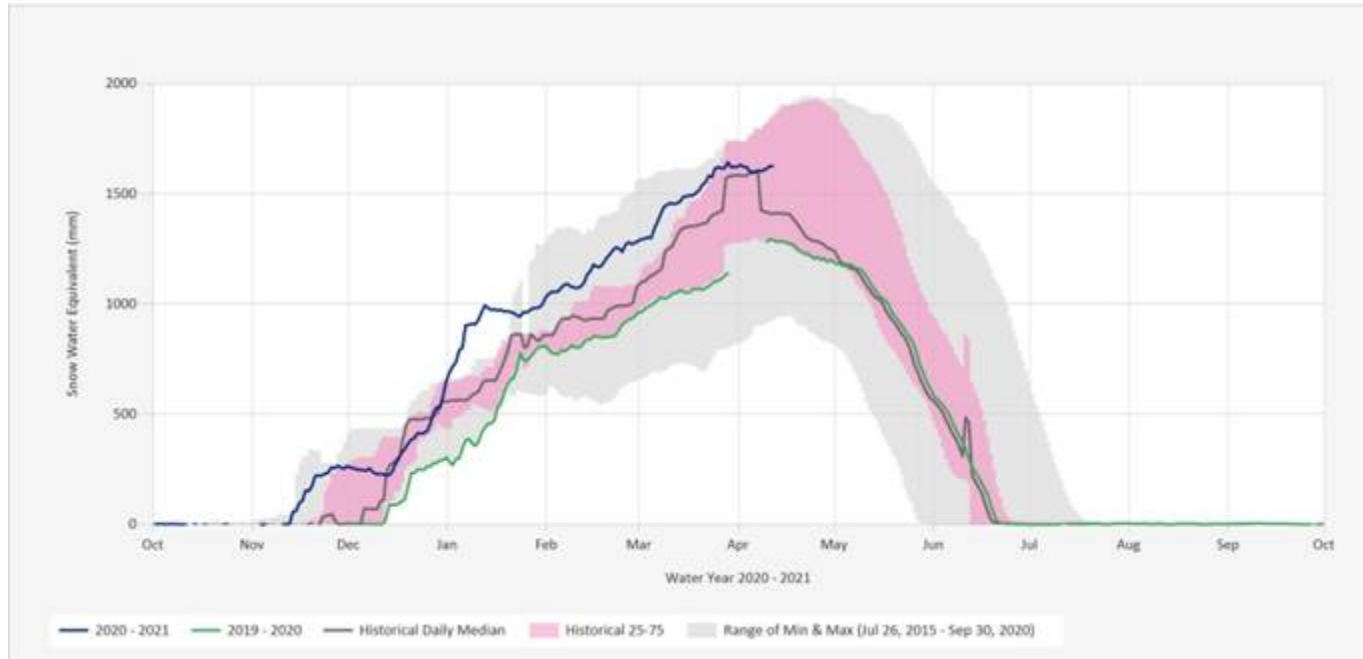

This email and its contents are for the exclusive benefit of Paper Excellence Canada Holdings.

Legal Disclaimer: This e-mail and any attachment(s) are confidential. If you are not the intended recipient, please notify the sender immediately by return e-mail, delete this e-mail and do not copy, use or disclose it to any other person.